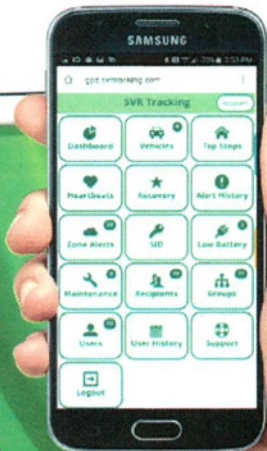

Committed to Risk Mitigation

Connected by
VERIZON

4G LTE
Available

GPS.SVRTRACKING.COM

Easy to Use
Software & Services

Connected by
VERIZON

4G LTE
Available

**INTERNAL BACKUP BATTERY
EMAILS YOU WHEN POWER IS CUT
A MUST IN TODAY'S MARKET
NOW AVAILABLE!!**

LOCATE

RECOVERY

5 TOP STOPS

VEHICLES

RECIPIENTS

4 HOUR HEARTBEAT

STREET VIEW

“Committed to
Risk
Mitigation so
You Sell
More Cars
with Less Risk”