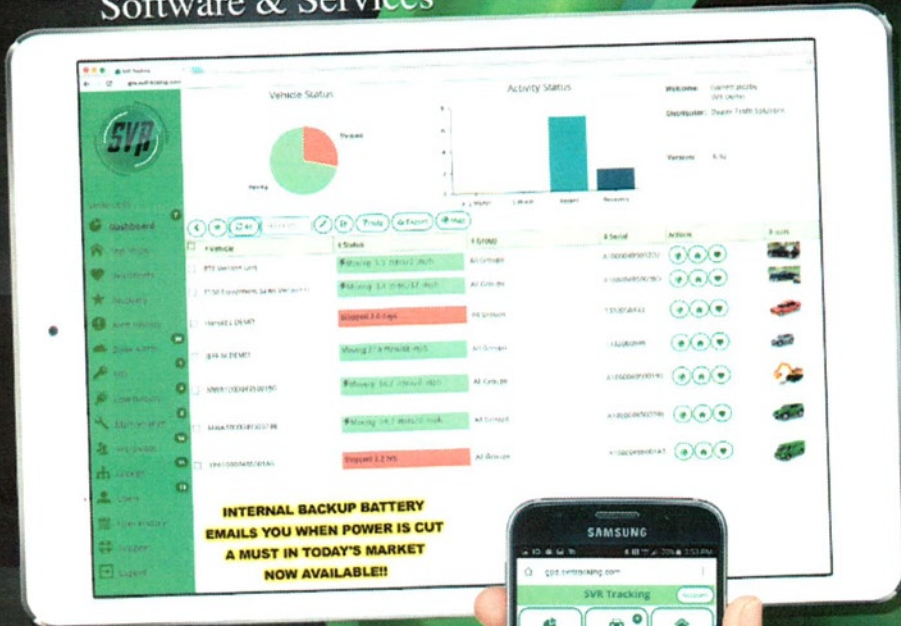

Committed to Risk Mitigation

Connected by
VERIZON

4G LTE
Available

GPS.SVRTRACKING.COM

Easy to Use
Software & Services

Connected by
VERIZON

4G LTE
Available

**INTERNAL BACKUP BATTERY
EMAILS YOU WHEN POWER IS CUT
A MUST IN TODAY'S MARKET
NOW AVAILABLE!!**

LOCATE

RECOVERY

5 TOP STOPS

VEHICLES

RECIPIENTS

4 HOUR HEARTBEAT

STREET VIEW

“Committed to
Risk
Mitigation so
You Sell
More Cars
with Less Risk”